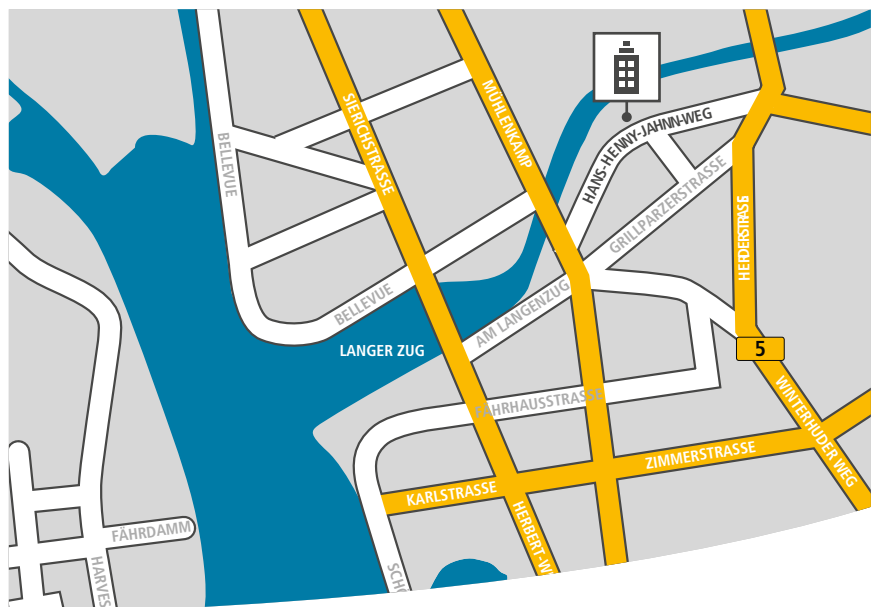

ROUTE DESCRIPTION

How to find us in Hamburg

By car:

From the highway, follow the signs toward "Zentrum Stadtmitte" (city centre). From there, you can find us using the map we have provided.

From the airport:

From "Fuhlsbüttel" airport you can reach us by taxi (15-20 minutes) or by public transit. Take the local train "S-Bahn" S1 towards "Ohlsdorf", then take Bus 172 to "Mundsburger Brücke" and get off at "Herderstraße". Takes approx. 35 minutes.

By train:

All trains stop at the main station ("Hauptbahnhof"). To reach us from there takes approx. 10 minutes by taxi or 15 minutes by bus. Take Bus 6 (towards "Borgweg") and exit at the stop "Mühlenkamp".

ISS Software GmbH

Hans-Henny-Jahnn-Weg 29
22085 Hamburg

Phone:
+49 40 22703-0

www.iss.soprasteria.de

ISS
a Sopra Steria company

Innovate. Solve. Succeed.